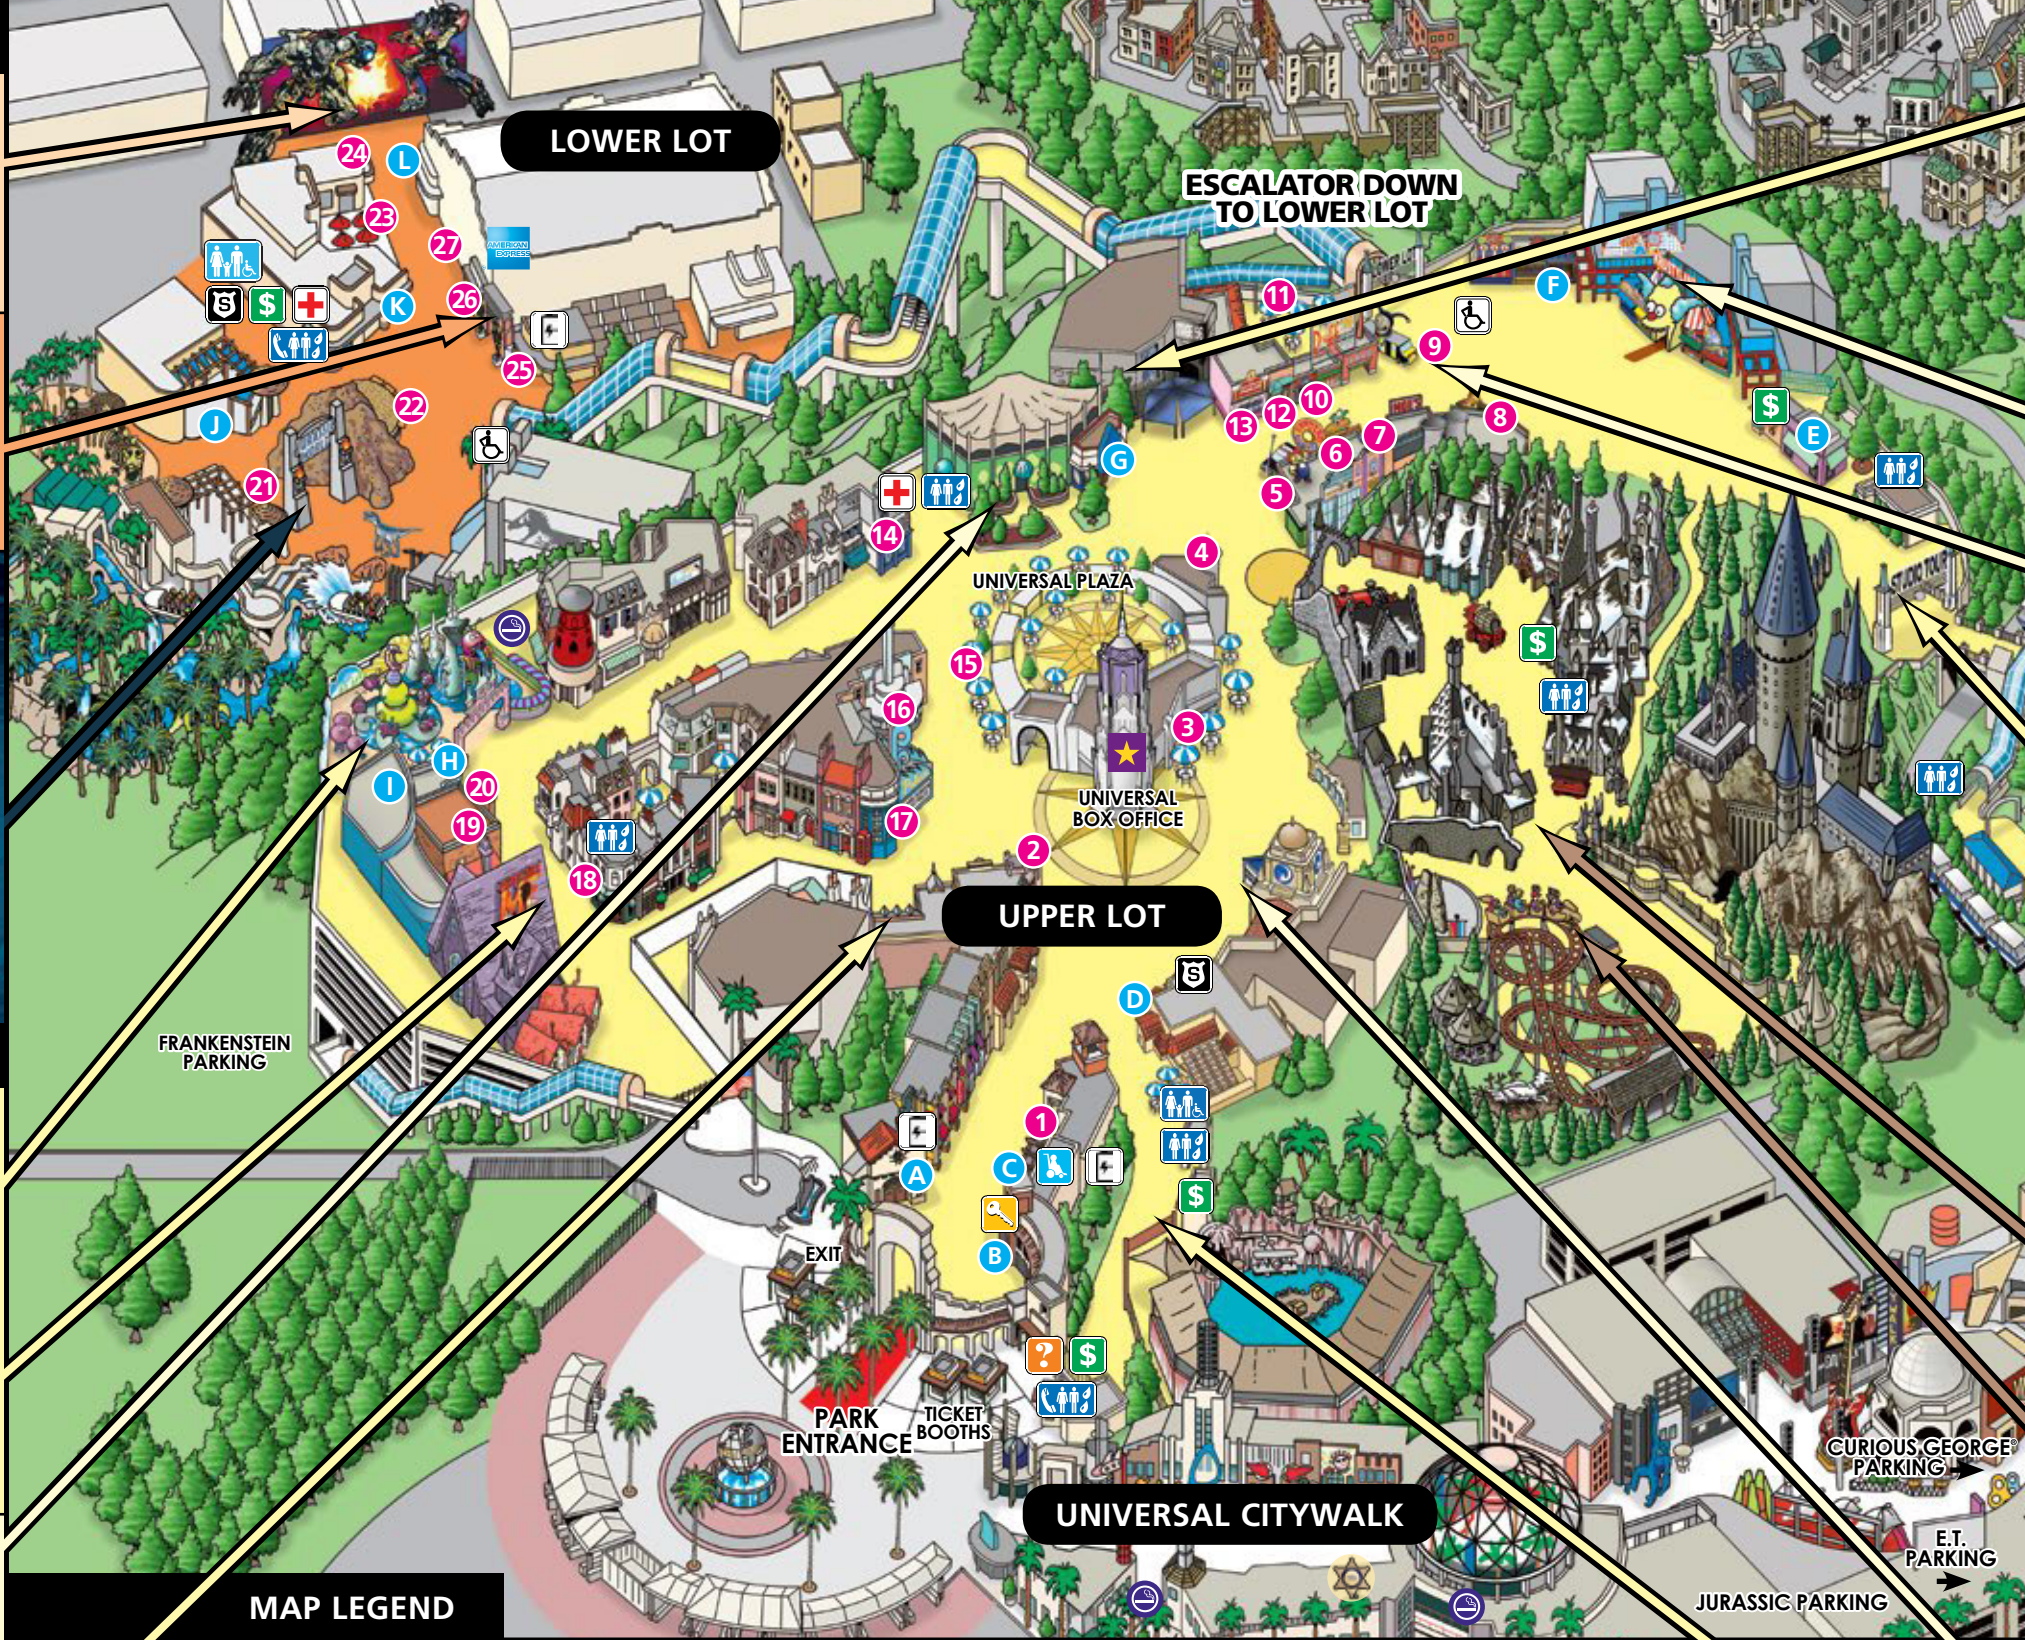

Tour our world-famous Backlot with comedian/video host Jimmy Fallon and learn the secrets of Hollywood moviemaking. Plus, you'll ride through the world's largest 3-D experience on King Kong 360 3-D, created by Peter Jackson. And hold on tight for the Studio Tour's grand finale, Fast & Furious – Supercharged! ★  
Tour Duration: 60 minutes

## HARRY POTTER AND THE FORBIDDEN JOURNEY™

Make your way through the classrooms and corridors of Hogwarts™, then join Harry Potter™ and his friends on an unforgettable thrilling adventure in 4K HD. ★

Test seat available at the ride entrance. *Loose articles are not permitted. Free lockers are available during a visit to this ride.*

## FLIGHT OF THE HIPPOGRIFF™

A family-friendly coaster that spirals and dives around the pumpkin patch, and swoops past Hagrid's hut. ★  
Test seat available at the ride entrance.

Get ready for another level of awesomeness as you join Master Po in this multi-sensory attraction using state-of-the-art visual effects and cutting-edge technology to engulf you in a world of adventure.

## WATERWORLD

The hit motion picture comes surging to life with incredible stunts, jaw-dropping explosions and intense thrills in this one-of-a-kind live stunt show! Show times available on the Park App.